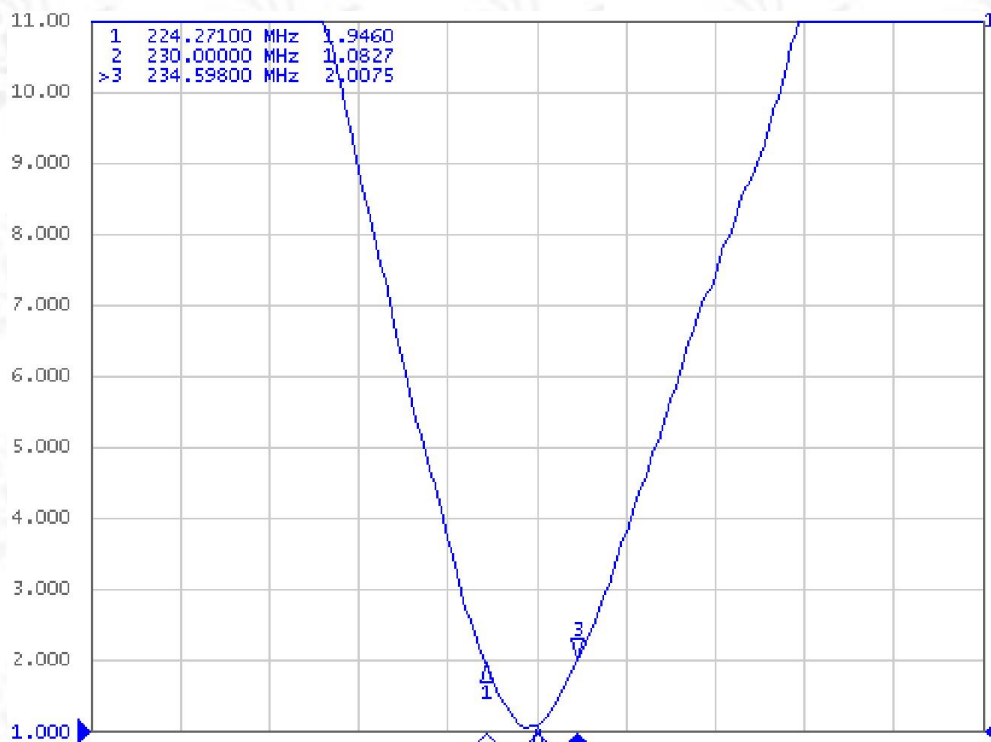

230MHz ROD ANTENNA

TECHNICAL DATA SHEET

TX230-JKS-IPX20

TX230-JKS-IPX20

NO.	MECHANICAL SPECIFICATIONS	VALUE	COMMENT
01	Part Number	TX230-JKS-IPX20	
02	Material	ABS	
03	Material of Radiator	Copper	
04	Connector Type	IPEX-1	
05	Antenna Colour	Black	
06	Overall Length	197mm	
07	Cable Type	RG1.37	
08	Cable Length	200mm	
09	Weight	18g	±2g
NO.	ELECTRICAL SPECIFICATIONS	VALUE	COMMENT
01	Frequency	230MHz	224M-234MHz
02	Antenna Gain	3dBi	
03	Radiation type	Omnidirectional	
04	Polarization	Linear	Vertical
05	Nominal Impedance	50Ω	
06	Power Capacity	10W	
07	S.W.R.	≤2.0	
NO.	ENVIRONMENTAL SPECIFICATIONS	VALUE	COMMENT
01	Operation Temperature	-30°C ~ +75°C	
02	Storage Temperature	-30°C ~ +75°C	
03	RoHS Compliant	YES	

MECHANICAL DRAWING

ITEM	PART NAME	QUANTITY	MATERIAL / FINISH
a	Radome	1	TPEE Black
b	Connector	1	IPEX-1

S.W.R.

SMITH

1	224.27100	MHz	84.286	Ω	29.876	Ω	21.201	nH
2	230.00000	MHz	45.360	Ω	-3.2368	Ω	213.29	pF
>3	234.59800	MHz	24.583	Ω	-3.9052	Ω	173.72	pF