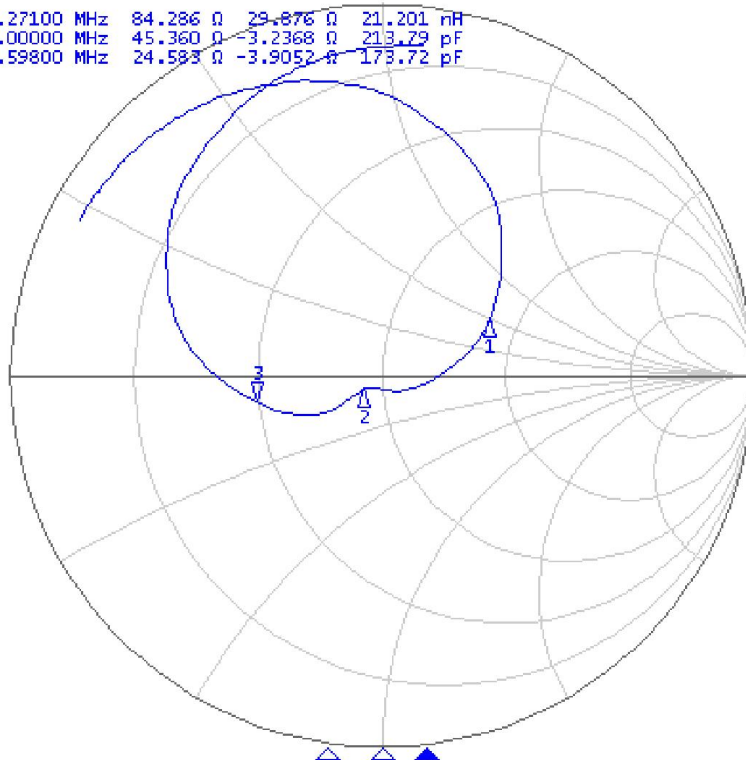

SMITH

1	224.27100	MHz	84.286	Ω	29.876	Ω	21.201	nH
2	230.00000	MHz	45.360	Ω	-3.2368	Ω	213.29	pF
>3	234.59800	MHz	24.583	Ω	-3.9052	Ω	173.72	pF